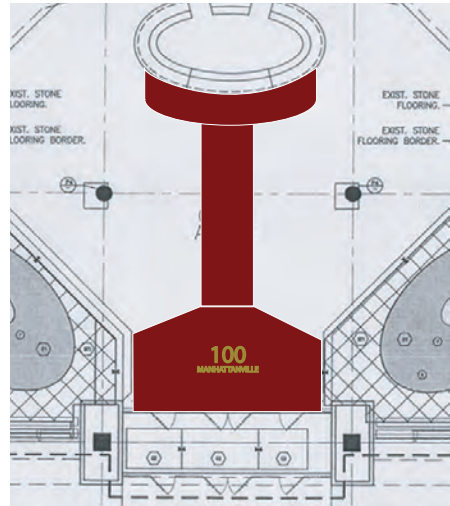

Because you never get a second chance to make a first impression!

Ph: 888.331.3100 Fx: 516.576.3852
www.proformmat.com sales@proformmat.com

Proform™

CUSTOM TAILORED

On Site Installation for a Perfect Fit

We'll use your CAD floor plan to create matting layouts that deliver the highest level of safety, function and appearance.